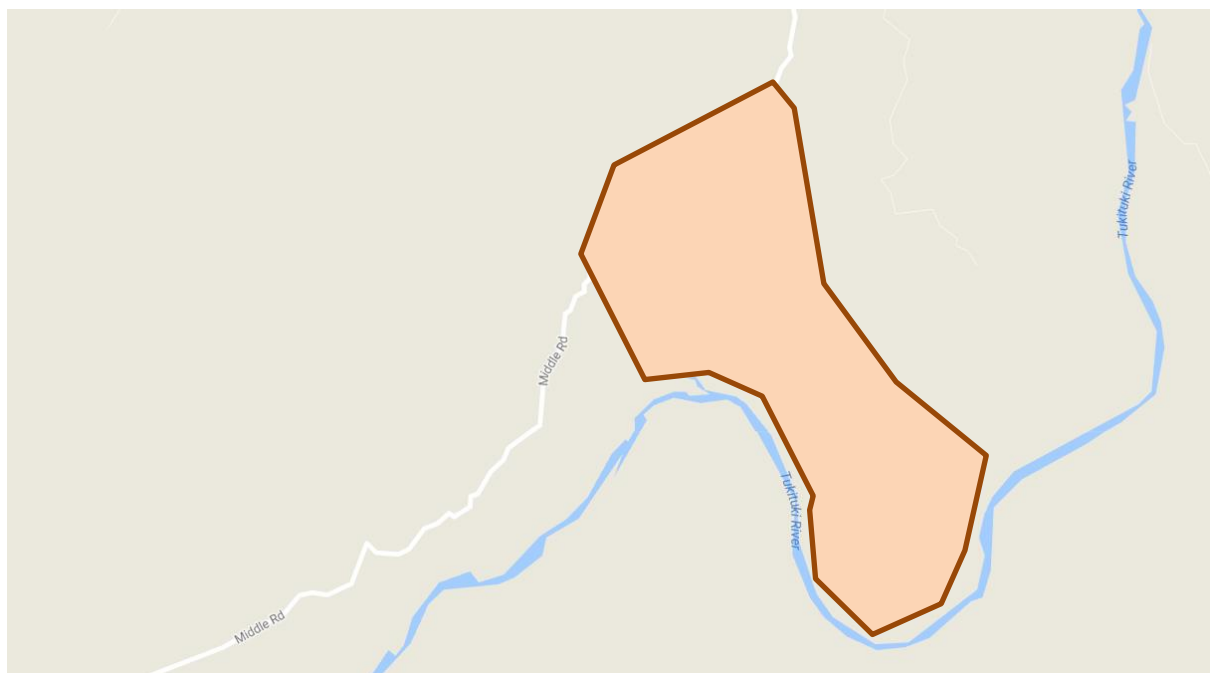

National Orienteering Champs 2017

– Embargoed Areas

Sprint

All orienteering activities are forbidden in this area marked below before competition day. On competition day, the area is forbidden to enter apart from travel to the event centre.

Middle

Entry into the area is forbidden apart from travel to the event on competition day.
(The area used is also private property)

Location Map:

Long & Relay

Entry into the area is forbidden apart from travel to the event on competition day. The area is not open for training/revisiting after the long distance.
(The area used is also private property)